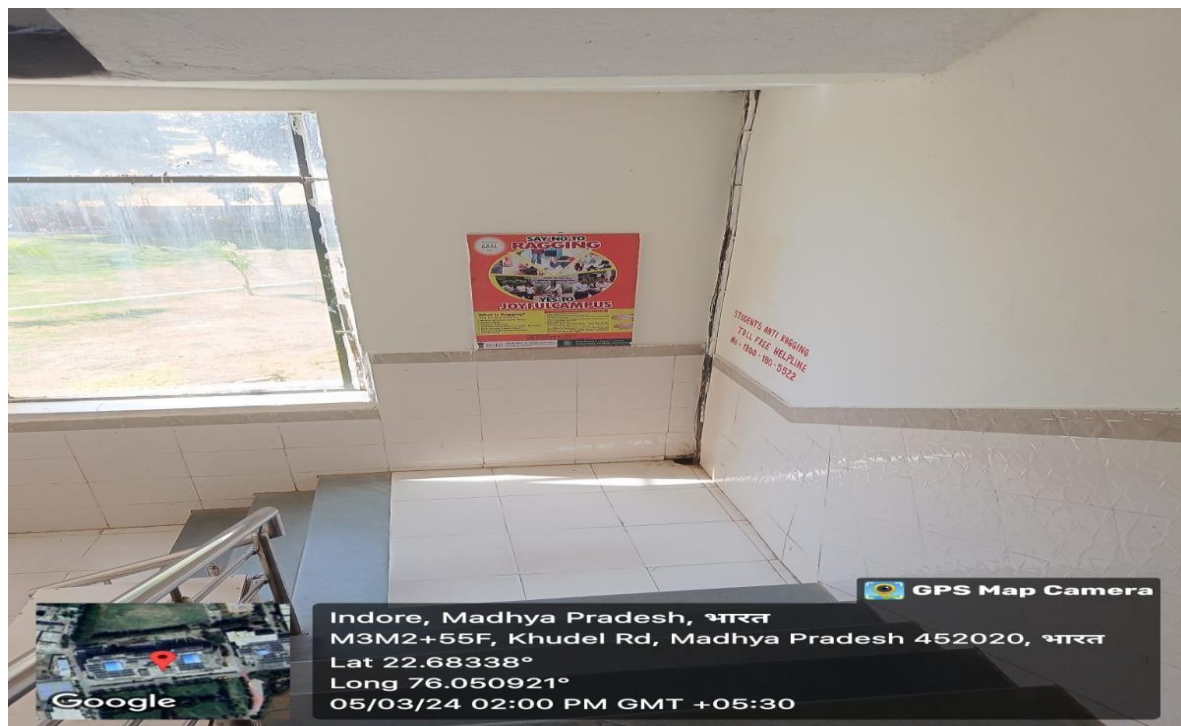

MALWANCHAL UNIVERSITY, INDORE

Special facilities provided for women

(a) Safety and Security

College Front Gate CCTV Camera

College Front Gate Duty of Security Guard

(a) Safety And Security

Students anti Ragging toll free helpline number

Heekad.
Registrar
Malwanchal University
Indore (M.P.)

(a) Safety And Security

First floor CCTV Camera

(a) Safety And Security

Library CCTV Camera

Computer lab CCTV Camera

(a) Safety And Security

Index Nursing Girls hostel

Girls Hostel Front Gate Duty of Security Guard

(a) Safety And Security

Girls Hostel Room

(a) Safety And Security

Fire Safety In Nursing College

(a) Safety And Security

CCTV Camera in class room

(a) Safety And Security