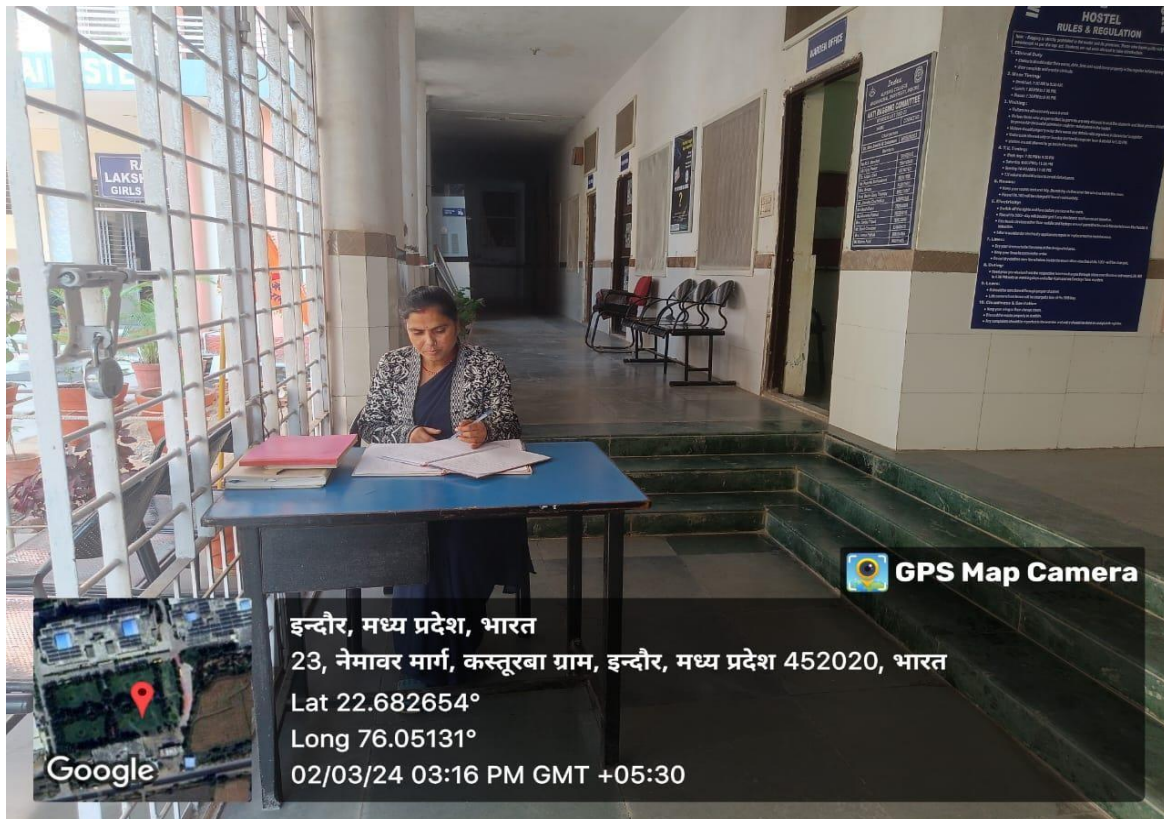

MALWANCHAL UNIVERSITY, INDORE

Special facilities provided for women

(a) Safety and Security

College Front Gate CCTV Camera

College Front Gate Duty of Security Guard

(a) Safety And Security

Students anti Ragging toll free helpline number

Heekad.
Registrar
Malwanchal University
Indore (M.P.)

(a) Safety And Security

First floor CCTV Camera

(a) Safety And Security

Library CCTV Camera

Computer lab CCTV Camera

(a) Safety And Security

Index Nursing Girls hostel