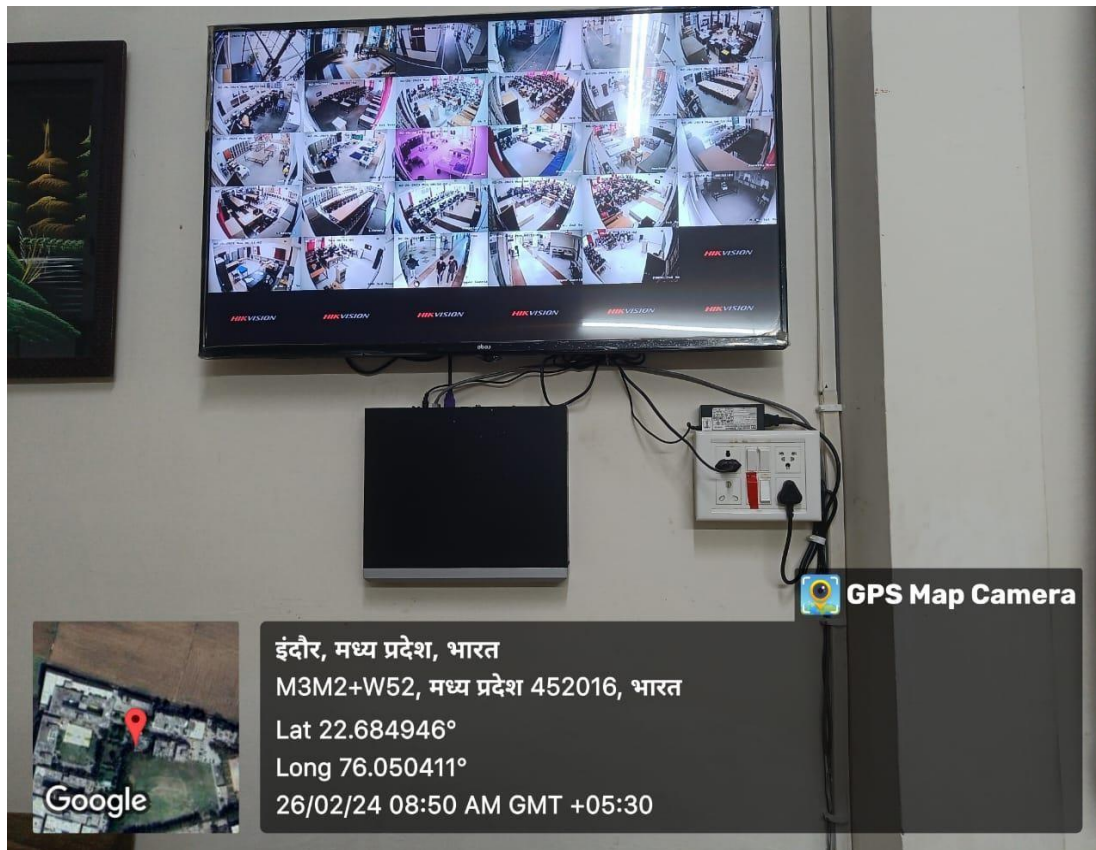

MALWANCHAL UNIVERSITY, INDORE

Special facilities provided for women

(a) Safety and Security

College Front Gate CCTV Camera

College Front Gate Duty of Security Guard

(a) Safety And Security

Students anti Ragging toll free helpline number

Heekad.
Registrar
Malwanchal University
Indore (M.P.)

(a) Safety And Security

First floor CCTV Camera

(a) Safety And Security

Library CCTV Camera

Computer lab CCTV Camera

(a) Safety And Security

Index Nursing Girls hostel

Girls Hostel Front Gate Duty of Security Guard

(a) Safety And Security

Girls Hostel Room

(a) Safety And Security

Fire Safety In Nursing College

(a) Safety And Security

CCTV Camera in class room

(a) Safety And Security